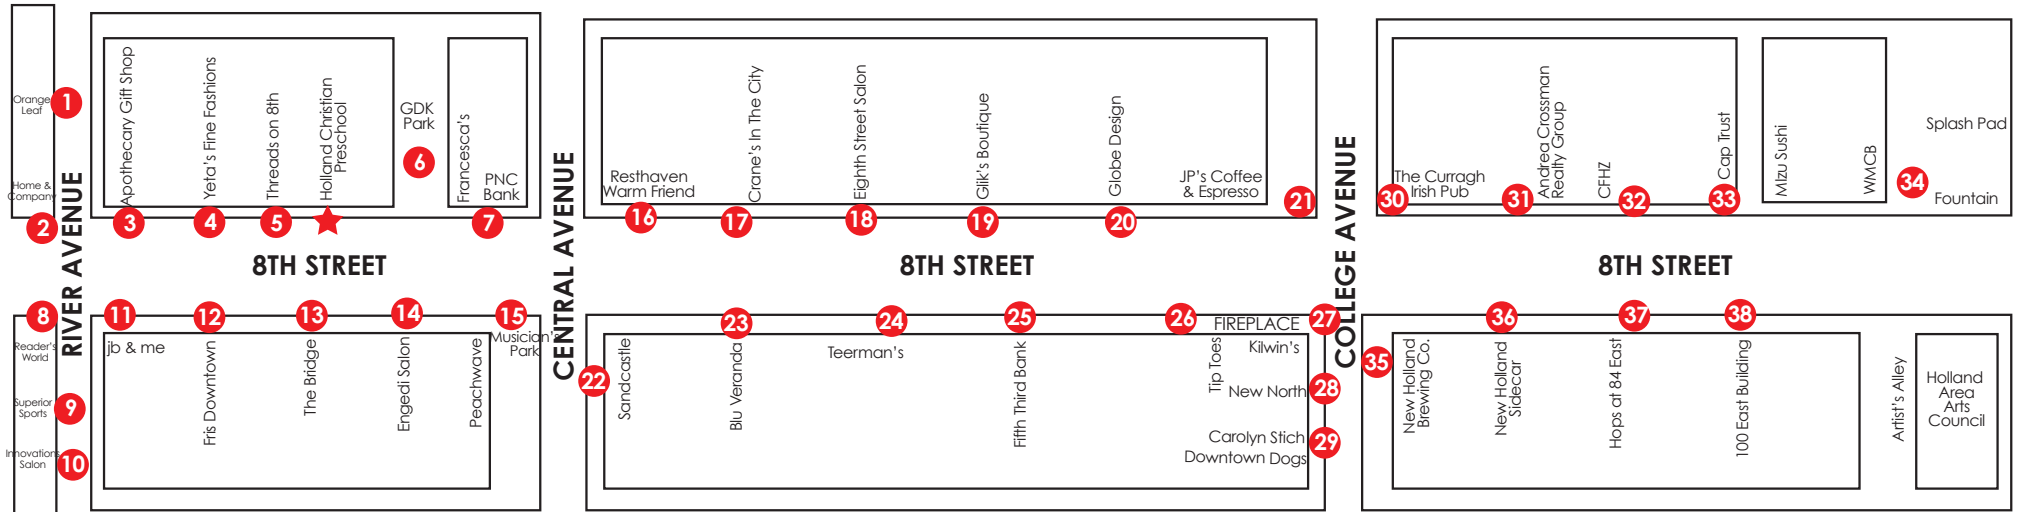

2015 Street Performer Series Performance Locations

★ Children and their parents are invited to join the staff from Holland Christian Preschool every Thursday during the Street Performer Series from 6:30 pm - 8:30 pm for fun games and free crafts!

01. Orange Leaf
02. Home & Company Corner
03. Apothecary Gift Shop
04. Yeta's Fine Fashions
05. Threads on 8th
06. Inside GDK Park
07. PNC Bank
08. Reader's World Corner
09. Superior Sports
10. Innovations Salon
11. jb & me
12. Fris Downtown
13. The Bridge

14. Engedi Salon
15. Musicians Park
16. Resthaven Warm Friend
17. Cranes In The City
18. Eighth Street Salon
19. Glik's Boutique
20. Globe
21. JP's Coffee & Espresso Corner
22. Sandcastle
23. Blu Veranda
24. Teerman's
25. Fifth Third Bank
26. Tip Toes

27. Kilwin's Corner
28. New North
29. Downtown Dogs/Carolyn Stich
30. Curragh Irish Pub Corner
31. Andrea Crossman Realty Group
32. Community Foundation Holland/Zeeland
33. Cap Trust
34. Side of Splash Pad
35. New Holland Brewing (On College)
36. New Holland Sidecar
37. Hops at 84 East
38. 100 East Building