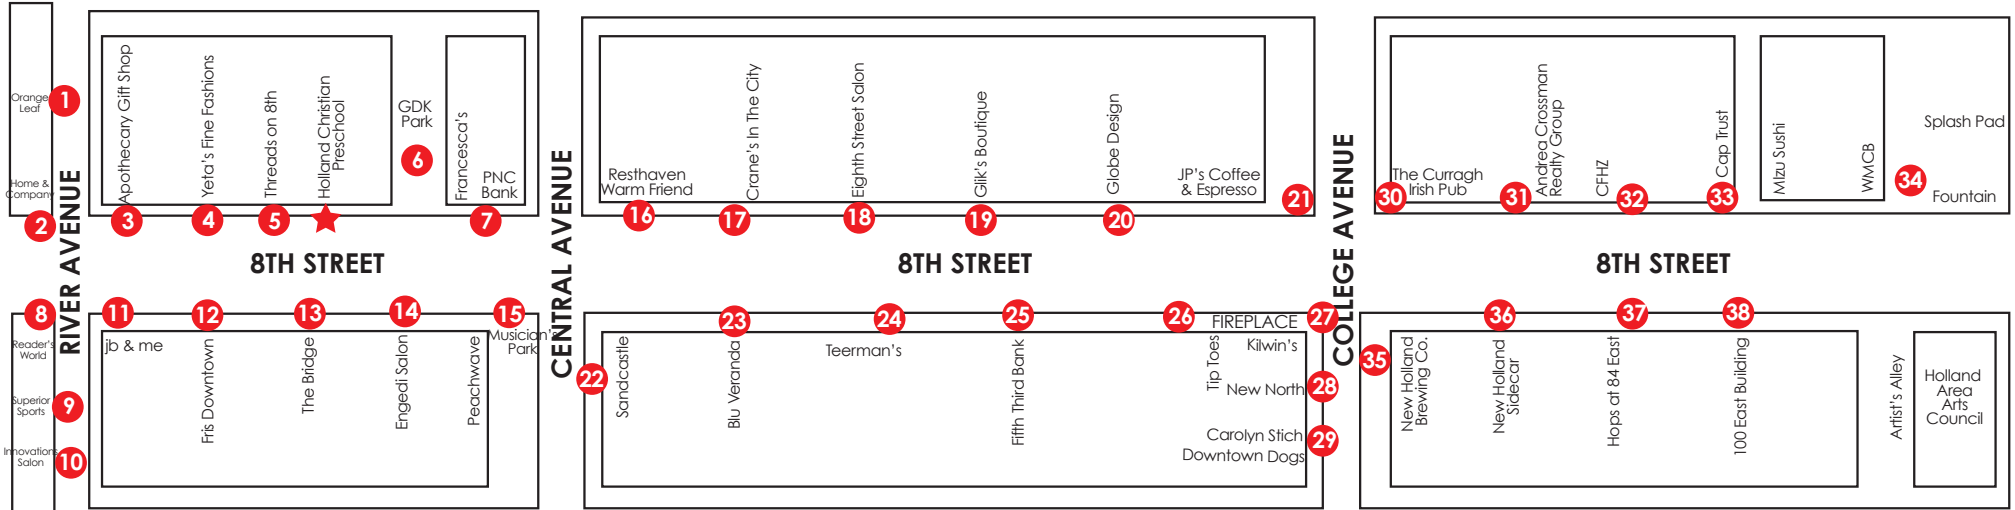

2015 Street Performer Series Performance Locations

★ Children and their parents are invited to join the staff from Holland Christian Preschool every Thursday during the Street Performer Series from 6:30 pm - 8:30 pm for fun games and free crafts!

01. Orange Leaf
02. Home & Company Corner
03. Apothecary Gift Shop
04. Yeta's Fine Fashions
05. Threads on 8th
06. Inside GDK Park
07. PNC Bank
08. Reader's World Corner
09. Superior Sports
10. Innovations Salon
11. jb & me
12. Fris Downtown
13. The Bridge

14. Engedi Salon
15. Musicians Park
16. Resthaven Warm Friend
17. Cranes In The City
18. Eighth Street Salon
19. Glik's Boutique
20. Globe
21. JP's Coffee & Espresso Corner
22. Sandcastle
23. Blu Veranda
24. Teerman's
25. Fifth Third Bank
26. Tip Toes

27. Kilwin's Corner
28. New North
29. Downtown Dogs/Carolyn Stich
30. Curragh Irish Pub Corner
31. Andrea Crossman Realty Group
32. Community Foundation Holland/Zeeland
33. Cap Trust
34. Side of Splash Pad
35. New Holland Brewing (On College)
36. New Holland Sidecar
37. Hops at 84 East
38. 100 East Building